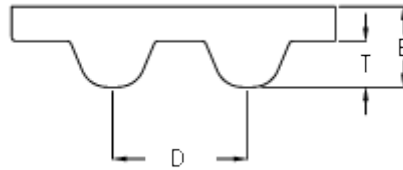

Data Sheet

Article number: 602932750640

Description: Gates timing belt POWERGRIP®
GTX 1890 14MX 40

Measures

D (Pitch)	= 14
Height B mm	= 10
Height T mm	= 6
Length	= 1890
Number of teeth	= 135
Type	= 1890 14MX 40
Width	= 40